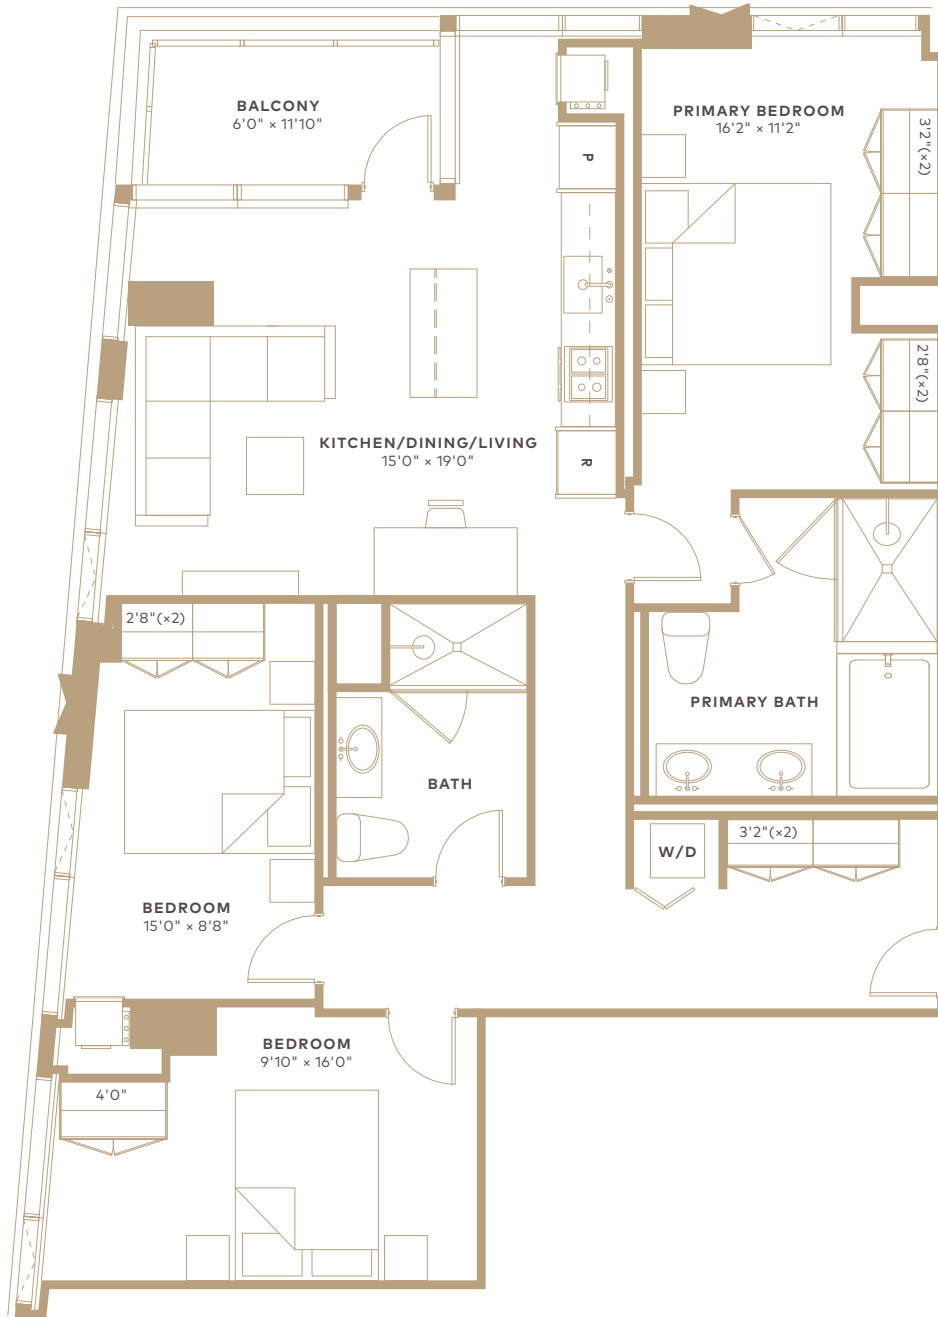

D3a

3 Beds | 2 Baths

Total Indoor 1,345 SF

Total Outdoor 72 SF

2303-2503

312.896.4868
Leasing@868NorthWells.com

Residence

Rent

Date Available

Elevations and floor plans are artist's renderings and are shown for illustration purposes only. All square footage is approximate.